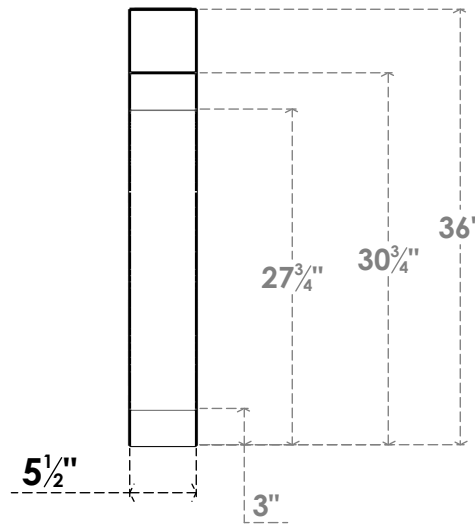

ITEM NUMBER: BRCPC055X28000X36000LEC

5 1/2"W X 28"D X 36"H LEGACY ARCHITECTURAL GRADE PVC CLOSED KNEE BRACE

SIDE PROFILE

FRONT PROFILE

ISOMETRIC

EKENA MILLWORK
 2300 WEST MAIN ST.
 CLARKSVILLE, TX 75426
 TOLL FREE: 866-607-0453
 WWW.EKENAMILLWORK.COM