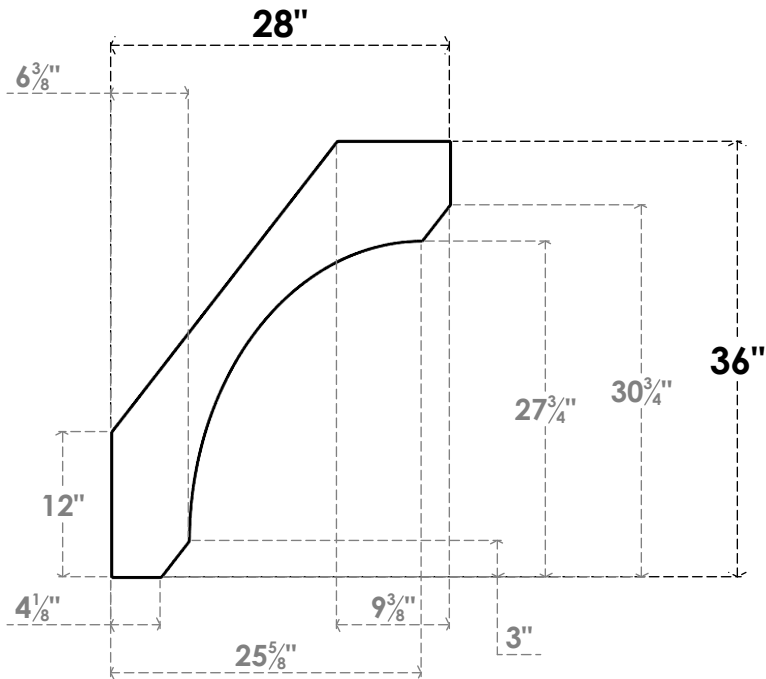

ITEM NUMBER: BRCPC055X28000X36000LEC

5 1/2"W X 28"D X 36"H LEGACY ARCHITECTURAL GRADE PVC CLOSED KNEE BRACE

SIDE PROFILE

FRONT PROFILE

ISOMETRIC

EKENA MILLWORK
 2300 WEST MAIN ST.
 CLARKSVILLE, TX 75426
 TOLL FREE: 866-607-0453
 WWW.EKENAMILLWORK.COM